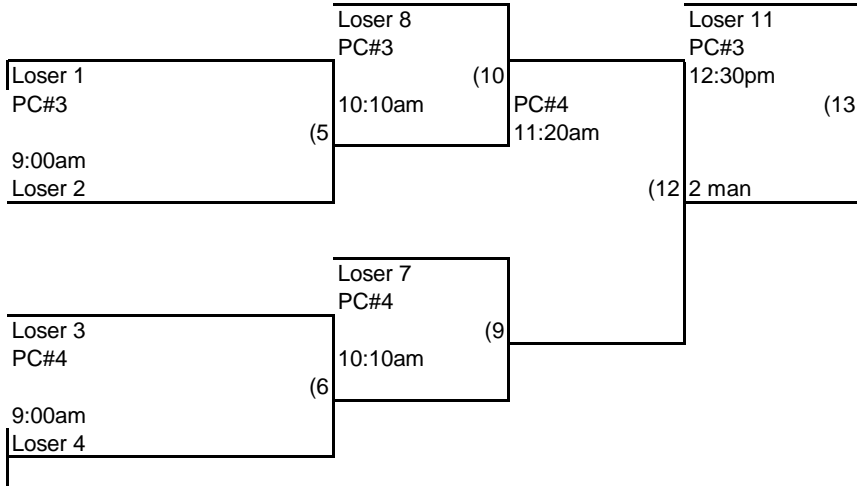

6 EVANGELICAL LUTHERAN

(3)

PC#4  
8:35pm

(14)

PC#3  
2:50pm

2 First Baptist

PC#4

6:15pm

7 FCF (RED)

(4)

(8)

2 man

(15)

if game

Saturday

Saturday

Saturday

Saturday

	Friday	PC#3	PC#4
6:15pm		x	x
7:25pm		x	x
8:35pm		x	x
Saturday			
9:00am		x	x
10:10am		x	x
11:20am		x	x
12:30pm		x	
1:40pm		x	
2:50pm if		x	