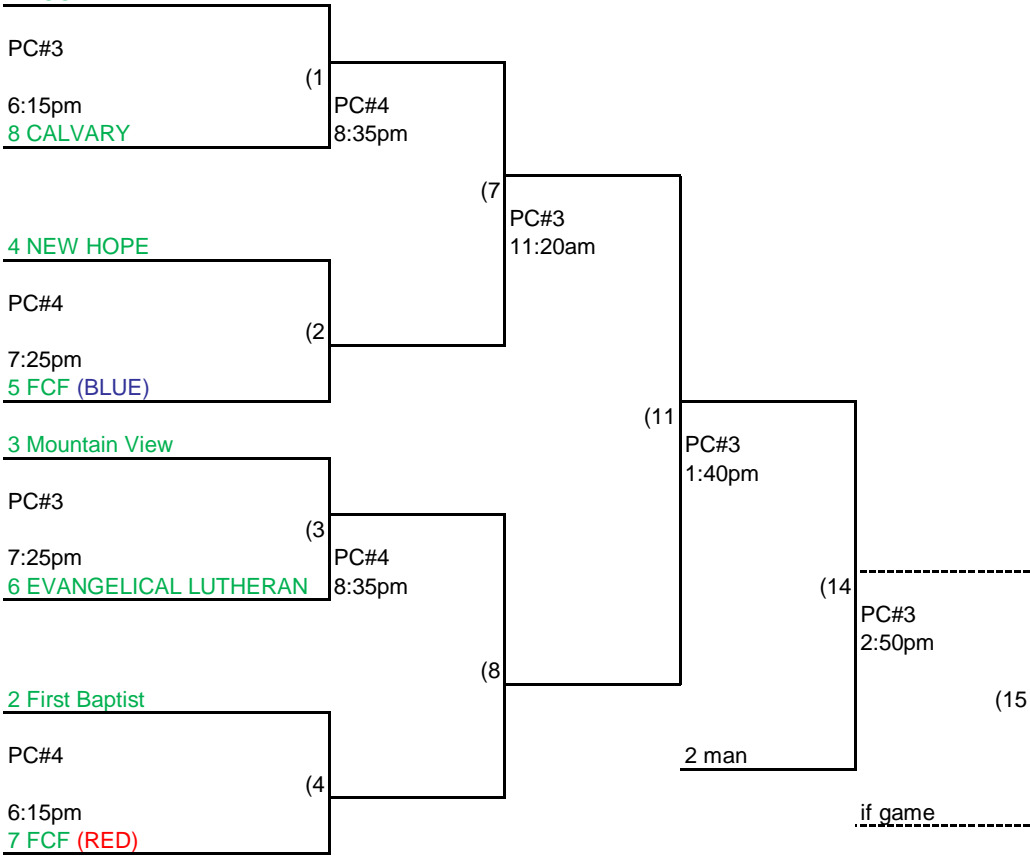

6 EVANGELICAL LUTHERAN

(3)

PC#4  
8:35pm

(14)

PC#3  
2:50pm

2 First Baptist

PC#4

6:15pm

7 FCF (RED)

(4)

(8)

2 man

(15)

if game

Saturday

Saturday

Saturday

Saturday

	Friday	PC#3	PC#4
6:15pm		x	x
7:25pm		x	x
8:35pm		x	x
Saturday			
9:00am		x	x
10:10am		x	x
11:20am		x	x
12:30pm		x	
1:40pm		x	
2:50pm if		x	